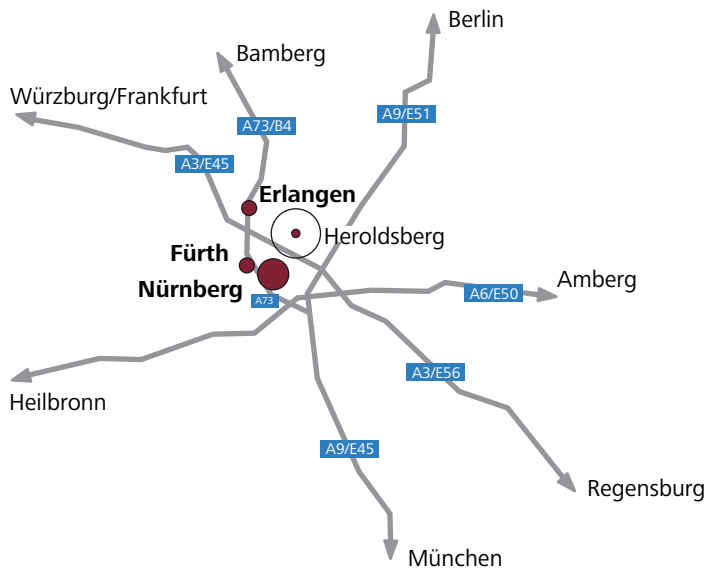

APPROACH

Schwan-STABILO Cosmetics GmbH & Co. KG
Schwanweg 1 · 90562 Heroldsberg · Germany

Contact:

Phone +49 911 567-0
Fax +49 911 567-4444
e-mail contact@schwancosmetics.com
www.schwancosmetics.com

A Schwan-STABILO Company

How to travel by car:

Leave A3 at junction Nürnberg-Nord in direction GRÄFENBERG, HEROLDSBERG, ECKENTAL, B2 and join B2.
Stay on for 2.08 ml.

17 min
13.44 ml

Leave B2 and turn left into Hauptstrasse.
Stay on for 202 yd.

18 min
13.55 ml

You are entering Heroldsberg.

18 min
13.55 ml

Follow the Hauptstrasse for 1.26 ml.

21 min
14.81 ml

Leave Hauptstrasse and turn left into Kalchreuther Weg (ST2243).
Stay on for 633 yd.

22 min
15.17 ml

You have arrived at your destination
Schwanweg (=Heroldsberg Industriegebiet).

How to travel with public transport:

From Nuremberg:

- U2, direction Ziegelstein/Flughafen
- Nordostbahnhof station
- Gräfenbergbahn R21 direction Heroldsberg/Gräfenberg
- Heroldsberg Nord/"Schwan-STABILO" station

From Neunkirchen am Brand:

- Gräfenbergbahn R21 direction Heroldsberg/Gräfenberg
- Heroldsberg Nord/"Schwan-STABILO" station